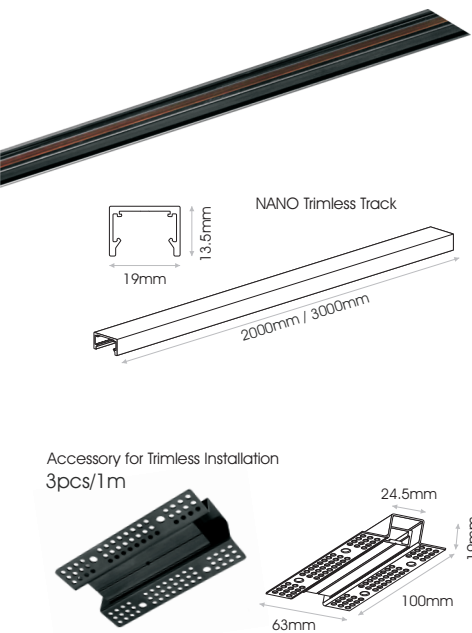

NANO Trimless Track

Installation Manual

1 Choose the right position according to the plasterboard thickness.

2

3

4

5